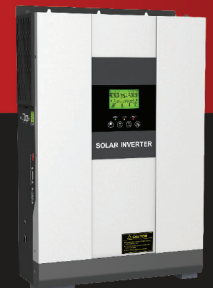

PV18-5K 48VDC

NOW ONLY

R8,468⁷⁰
EXCL VAT

R9,739.01 Incl VAT

5000W | 230VAC/50Hz
Lithium/Lead Acid Battery
48VDC | 100A Max. Charge Current
PV Input: 145VDC | MAX. 4000W

1 MPPT Tracker | WIFI Remote | Monitoring (Optional)
Load & Charging Priority via LCD setting | No Parallel Operation

OPTIONAL WIFI DONGLE for MKS-5K

Code: **MKS-WIFI** **R1,555⁶⁵** R1,789.00
EXCL VAT Incl VAT